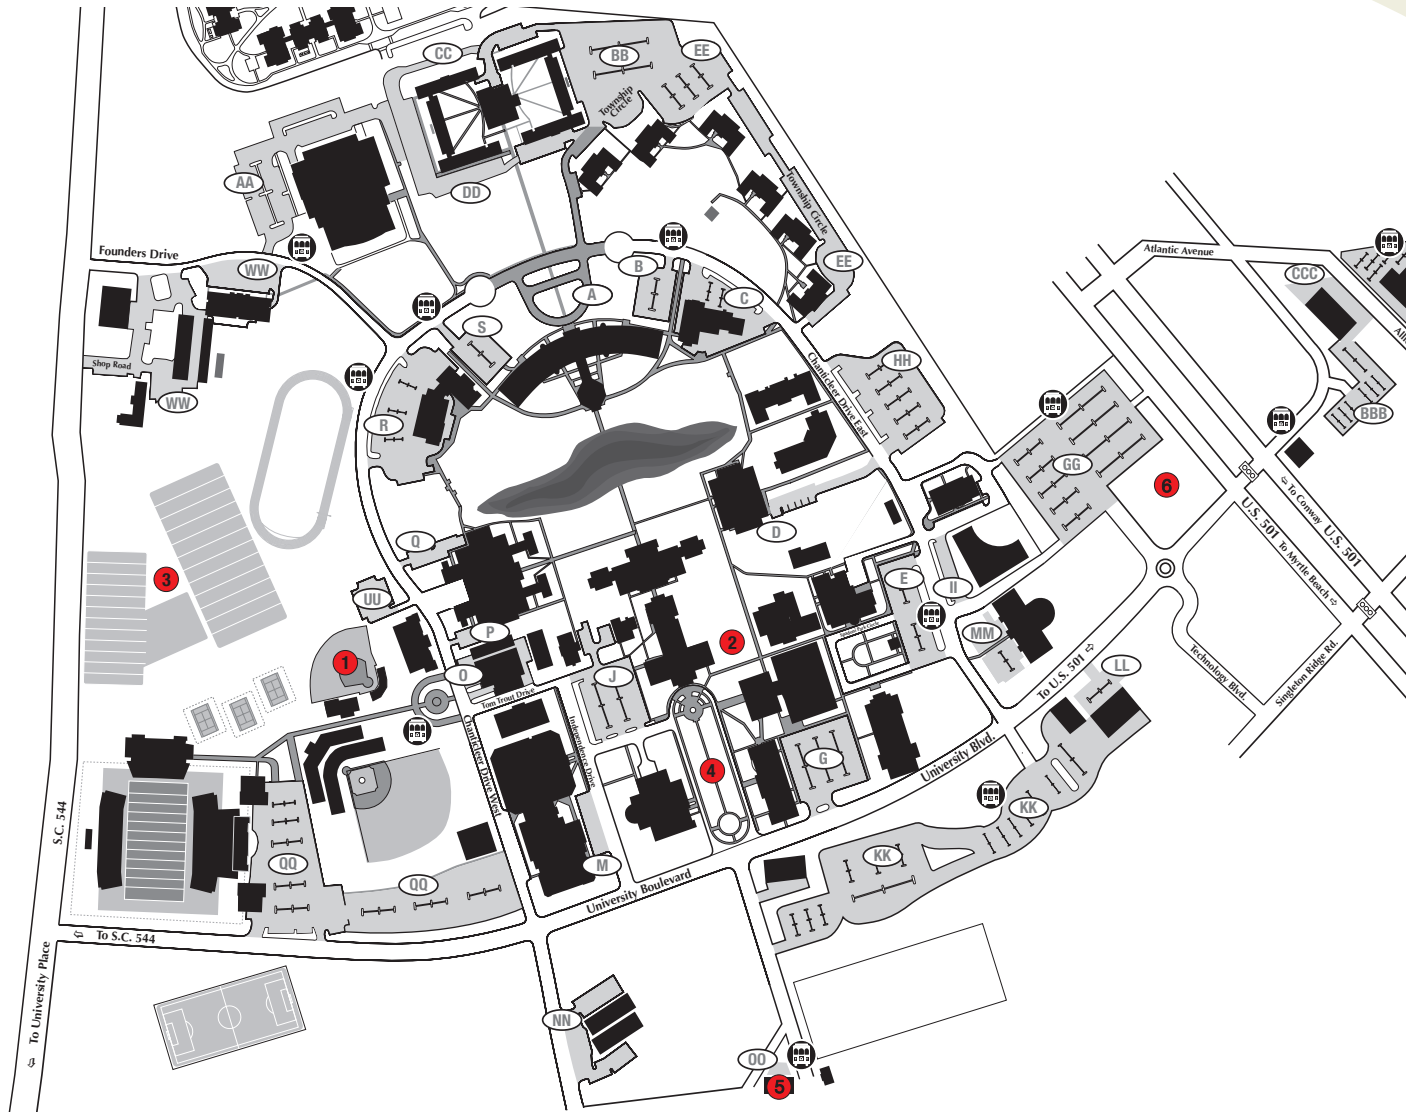

# COASTAL CAROLINA UNIVERSITY MAP

## MAP KEY

- 1 Volleyball – St. Johns Stadium
- 2 Bocce – Singleton Field
- 3 Flag Football and Soccer – Athletic Practice Fields
- 4 Olympic Town/Lunch/Healthy Athletes Blanton Park
- 5 Golf Hackler Golf Course
- 6 Disc Golf - Disc Golf Course

### Off Campus:

Myrtle Beach Bowl, 101 Philip Gray Drive, Myrtle Beach

Surfside Bowling and Billiards, 510 US-17 BUS, Surfside Beach